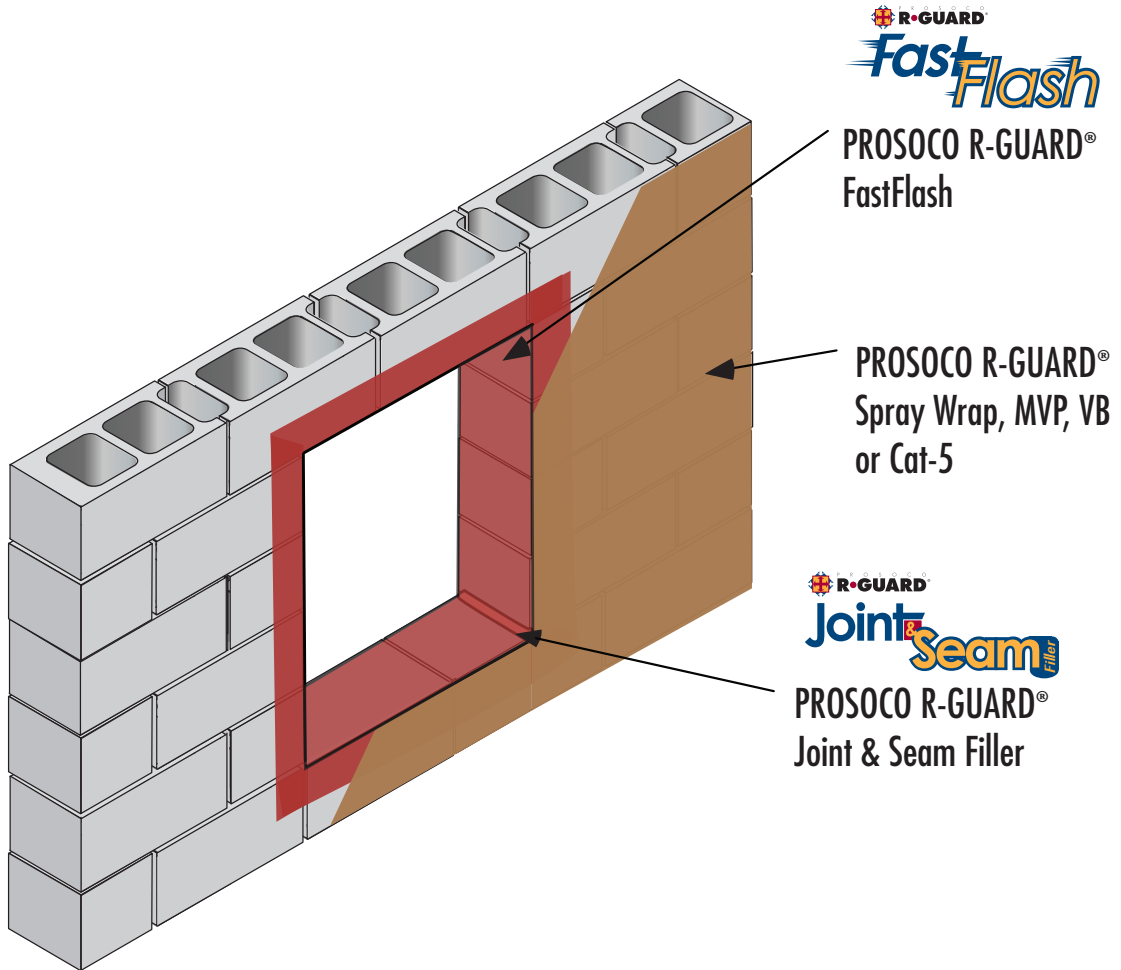

Protect

*CMU Rough opening prepared
with Joint & Seam Filler/FastFlash.*

www.prosoco.com

PROSOCO
SINCE 1939

The logo for PROSOCO R-GUARD FastFlash, featuring the R-GUARD icon and the words "FastFlash" in a stylized font.

PROSOCO R-GUARD®
FastFlash

PROSOCO R-GUARD®
Spray Wrap, MVP, VB
or Cat-5

The logo for PROSOCO R-GUARD Joint & Seam Filler, featuring the R-GUARD icon and the words "Joint & Seam Filler" in a stylized font.