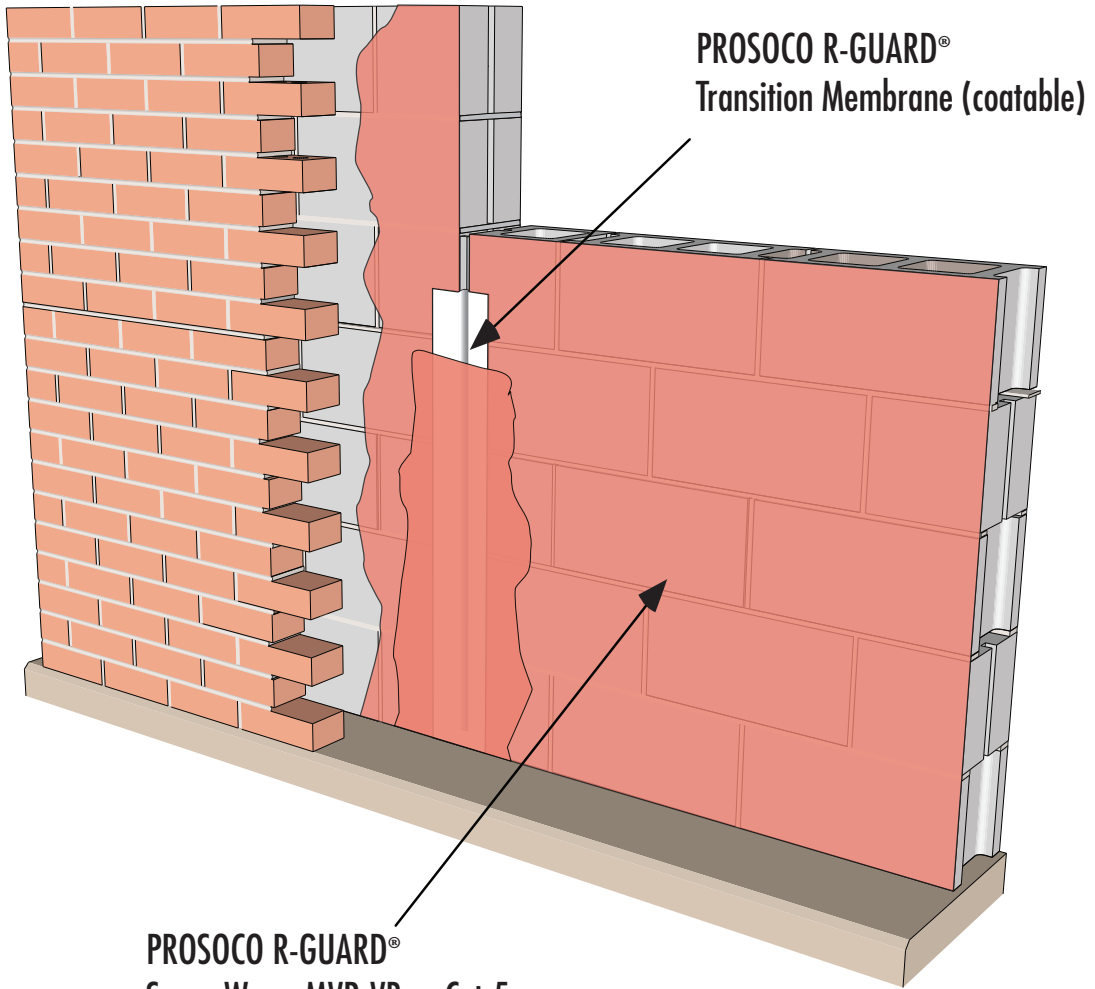

# Transition

P R O S O C O  
**R-GUARD®**

*CMU Control Joint with  
Transition Membrane and  
Spray Wrap, MVP, VB or Cat-5*

www.prosoco.com

**PROSOCO**  
SINCE 1939

**PROSOCO R-GUARD®**  
Transition Membrane (coatable)

**PROSOCO R-GUARD®**  
Spray Wrap, MVP, VB or Cat-5

Step A. Install transition membrane  
Step B. Overcoat transition membrane with  
Spray Wrap, MVP, VB or Cat-5